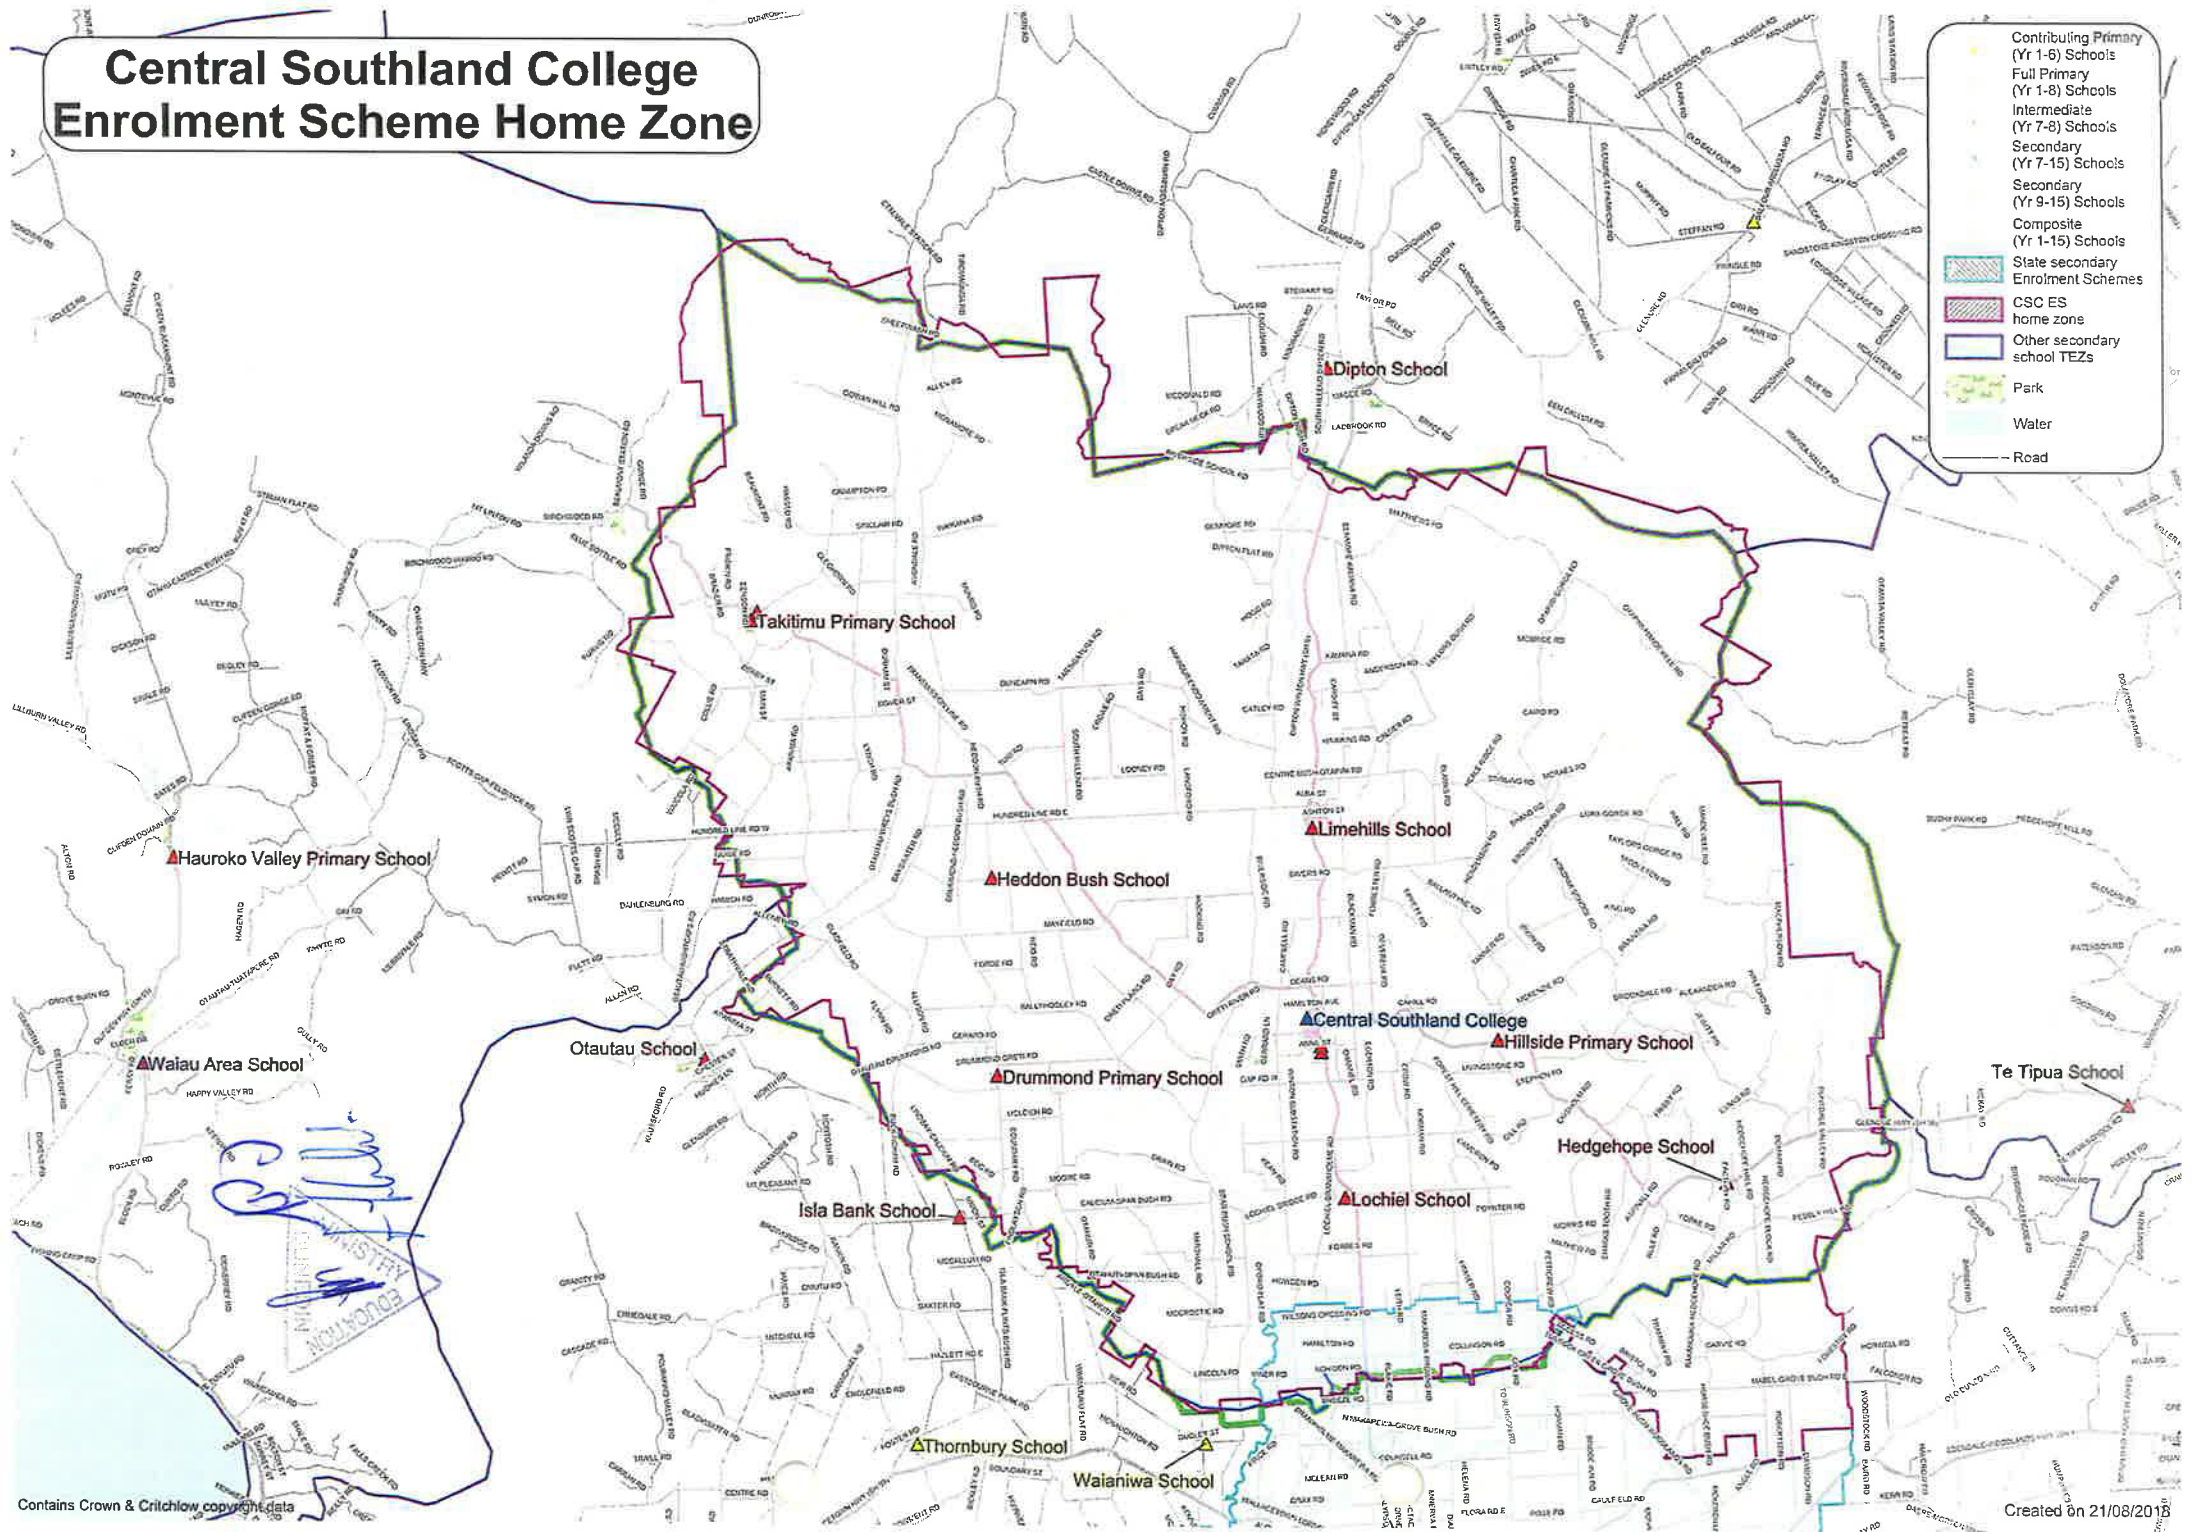

Central Southland College Enrolment Scheme Home Zone

- Contributing Primary (Yr 1-6) Schools
- Full Primary (Yr 1-8) Schools
- Intermediate (Yr 7-8) Schools
- Secondary (Yr 7-15) Schools
- Secondary (Yr 9-15) Schools
- Composite (Yr 1-15) Schools
- State secondary Enrolment Schemes
- CSC ES home zone
- Other secondary school TEZs
- Park
- Water
- Road